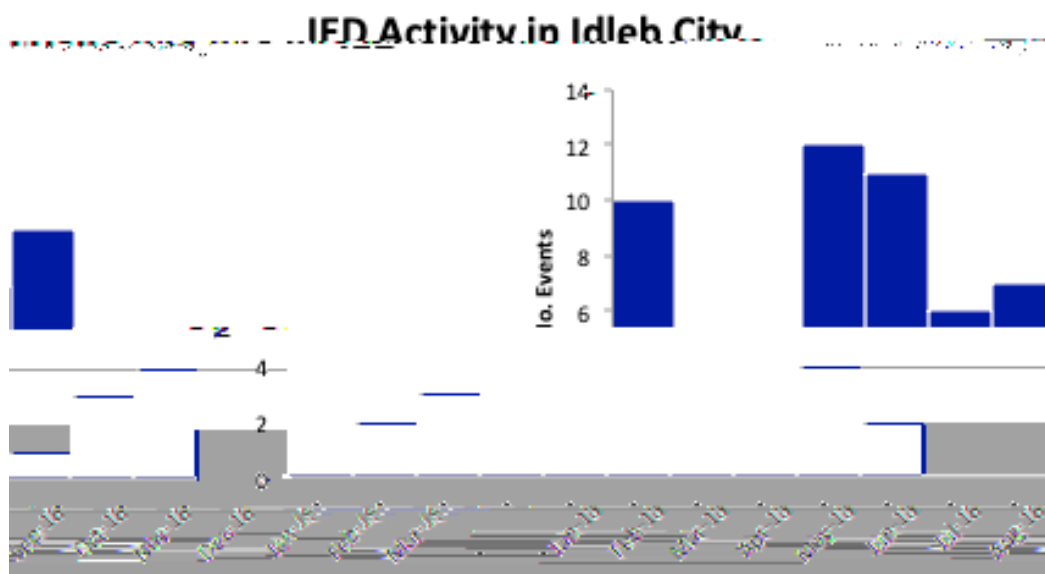

WEEKLY CONFLICT SUMMARY | 18 – 24 MARCH 2019

WHOLE OF SYRIA SUMMARY

- NORTHWEST |

## NORTHWEST SYRIA